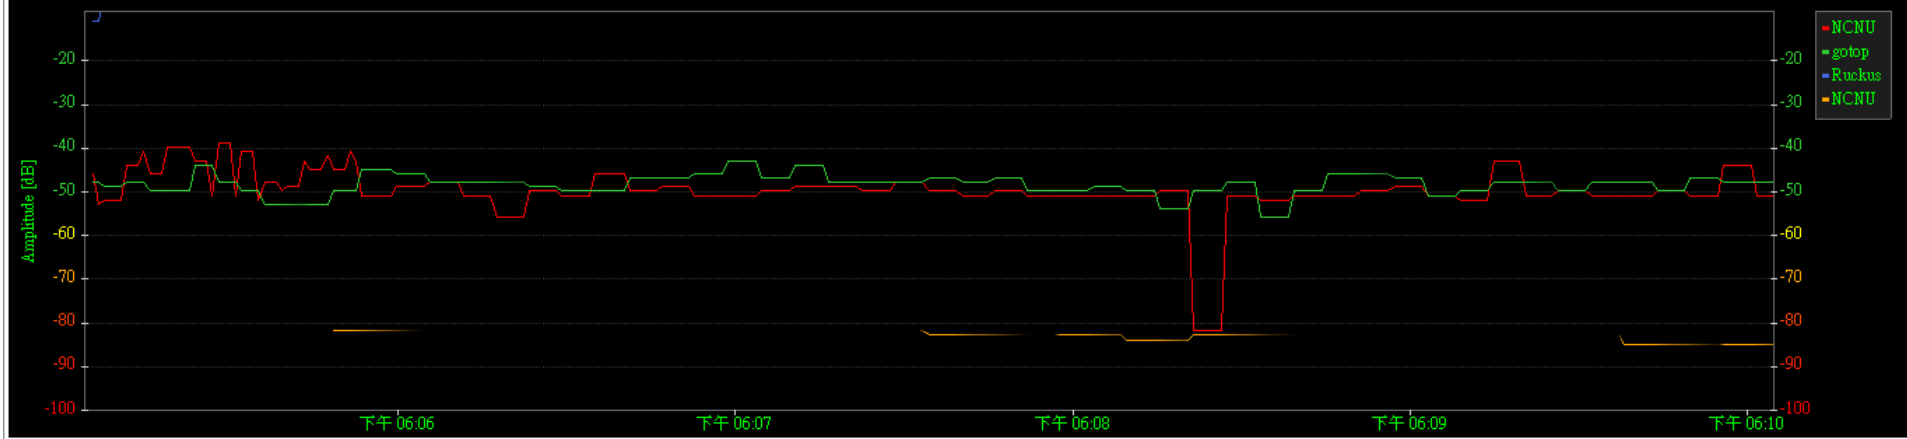

MAC Address	SSID	RSSI	Channel	Vendor	Privacy	Max Rate	Network Type	First Seen	Last Seen	Latitude	Longitude
00:24:6C:E8:A8:70	NCNU	-51	1	ARUBA NETWORKS...	None	54	Infrastructure	下午 06:04:58	下午 06:10:04	0.000000	0.000000
00:D0:41:C3:DA:6A	gotop	-48	6 + 2	AMIGO TECHNOLOG...	None	300 (N)	Infrastructure	下午 06:04:58	下午 06:10:04	0.000000	0.000000
AC:67:06:0F:D8:B8	Ruckus	-9	11	Ruckus Wireless	None	130 (N)	Infrastructure	下午 06:04:58	下午 06:10:04	0.000000	0.000000
00:24:6C:E8:A4:20	NCNU	-85	6	ARUBA NETWORKS...	None	54	Infrastructure	下午 06:05:48	下午 06:10:00	0.000000	0.000000

News Time Graph 2.4 GHz Channels 5 GHz Channels Filters GPS

4 / 4 AP(s) GPS: Off Logging: Off