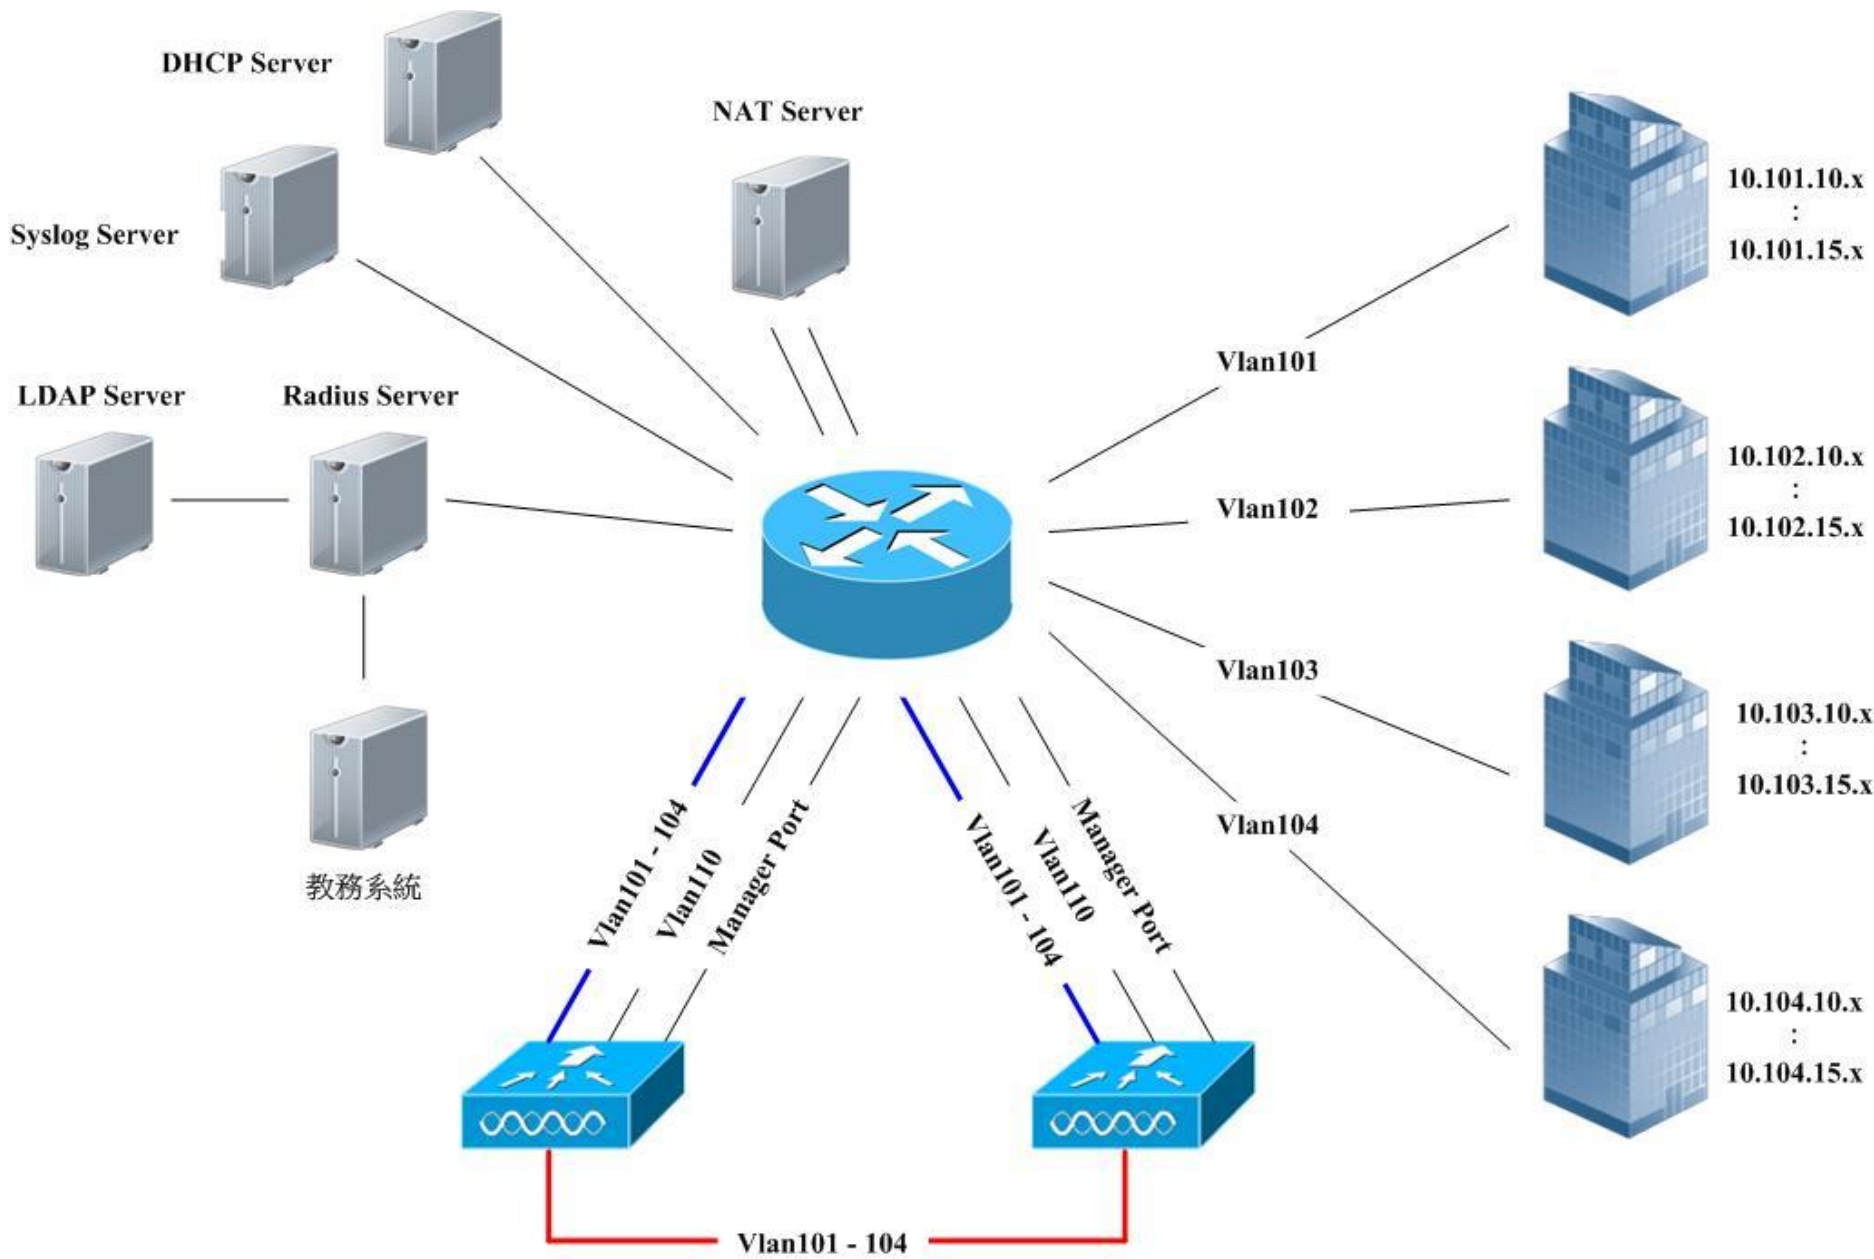

全向性天線

指向性天線

Authenticate

大災難

LEGO®

Class B to C

	Class B	Class C
網段	$2^{(16-2)} = 16,384$	$2^{(24-3)} = 2,097,152$
主機	$2^{16} = 65,536$	$2^8 = 256$

Virtual Router Redundancy Protocol

Active

Master

Standby

Backup

Single Point of Failure

Spanning-tree

Block

Forwarding