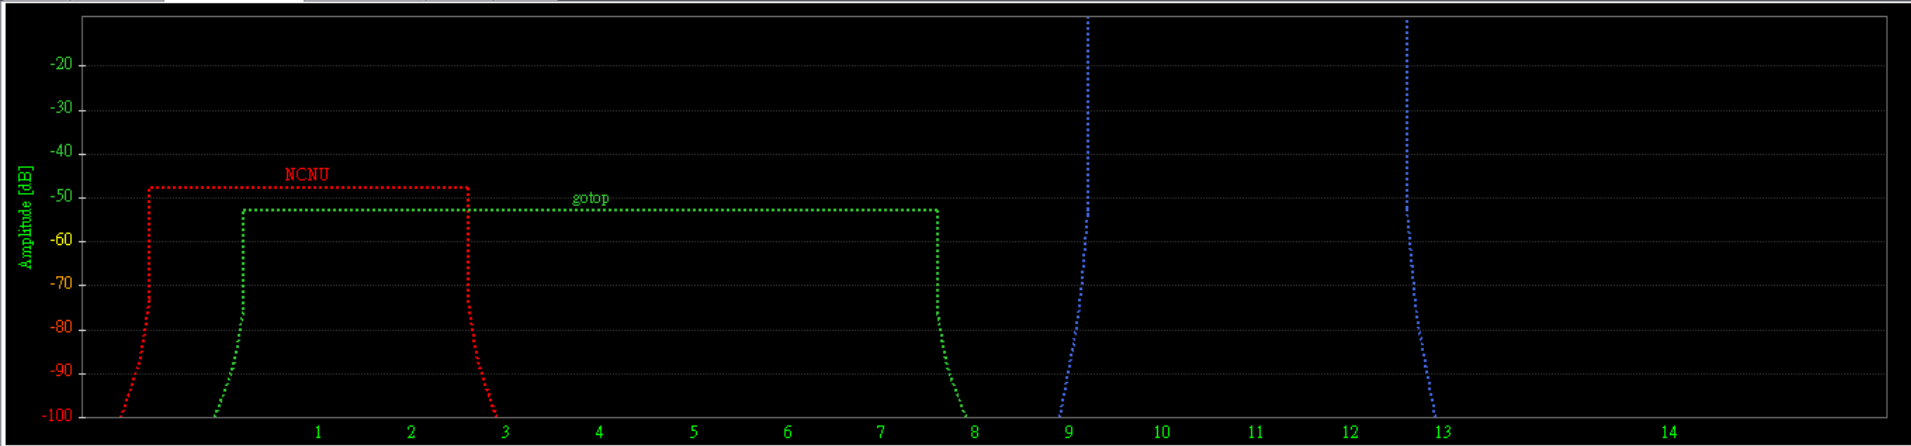

單一帳號登入 – 建立VIP帳號

inssider™
metageek

Version 2.0.7.0126

Copyright 2007-2010 MetaGeek, LLC

metageek.net

inSSIDer 2.0

File View Help Start GPS Intel(R) WiFi Link 5100 AGN Stop

MAC Address	SSID	RSSI	Channel	Vendor	Privacy	Max Rate	Network Type	First Seen	Last Seen	Latitude	Longitude
00:24:6C:E8:A8:70	NCNU	-48	1	ARUBA NETWORKS...	None	54	Infrastructure	下午 06:04:58	下午 06:05:36	0.000000	0.000000
00:D0:41:C3:DA:6A	gotop	-53	6 + 2	AMIGO TECHNOLOG...	None	300 (N)	Infrastructure	下午 06:04:58	下午 06:05:36	0.000000	0.000000
AC:67:06:0F:D8:B8	Ruckus	-6	11	Ruckus Wireless	None	130 (N)	Infrastructure	下午 06:04:58	下午 06:05:36	0.000000	0.000000

News Time Graph 2.4 GHz Channels 5 GHz Channels Filters GPS

3 / 3 AP(s) GPS: Off Logging: Off

MAC Address	SSID	RSSI	Channel	Vendor	Privacy	Max Rate	Network Type	First Seen	Last Seen	Latitude	Longitude
00:24:6C:E8:A8:70	NCNU	-51	1	ARUBA NETWORKS...	None	54	Infrastructure	下午 06:04:58	下午 06:10:04	0.000000	0.000000
00:D0:41:C3:DA:6A	gotop	-48	6 + 2	AMIGO TECHNOLOG...	None	300 (N)	Infrastructure	下午 06:04:58	下午 06:10:04	0.000000	0.000000
AC:67:06:0F:D8:B8	Ruckus	-9	11	Ruckus Wireless	None	130 (N)	Infrastructure	下午 06:04:58	下午 06:10:04	0.000000	0.000000
00:24:6C:E8:A4:20	NCNU	-85	6	ARUBA NETWORKS...	None	54	Infrastructure	下午 06:05:48	下午 06:10:00	0.000000	0.000000