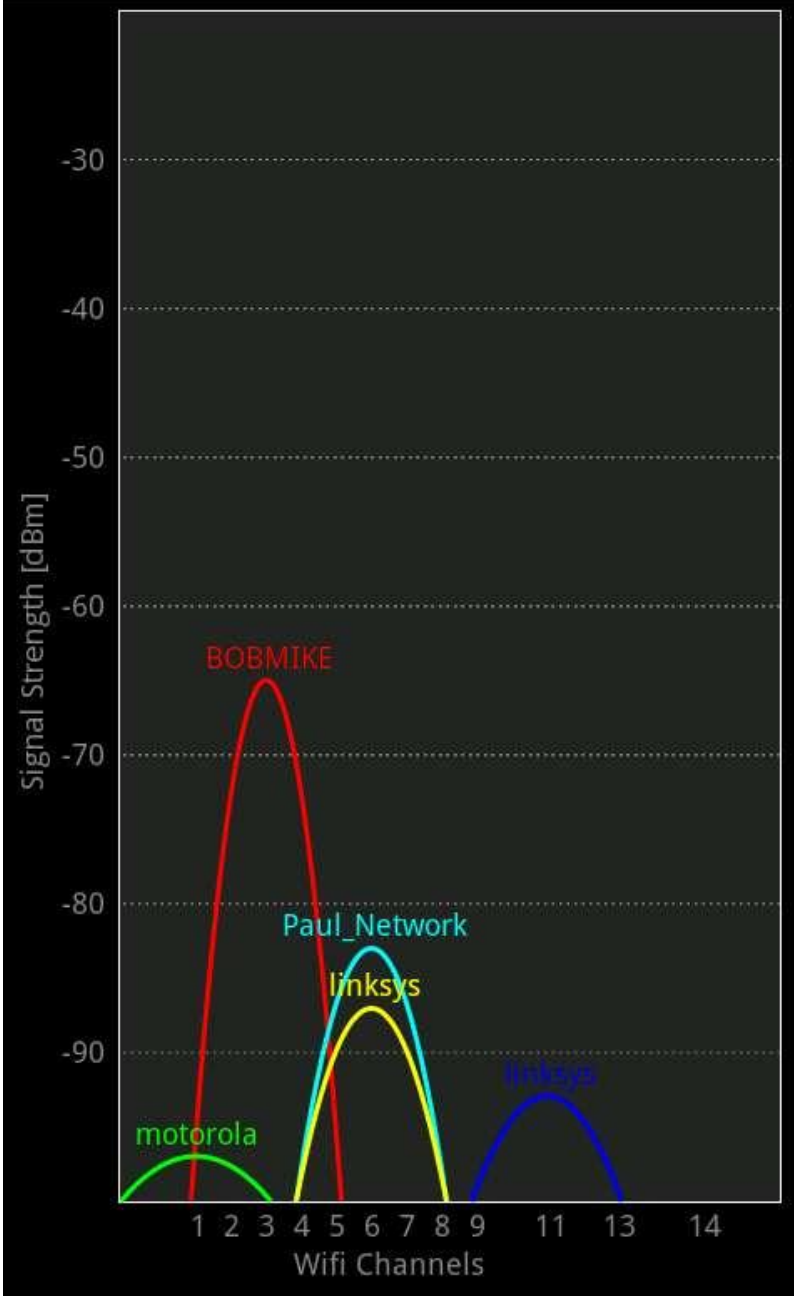

Wifi Analyzer