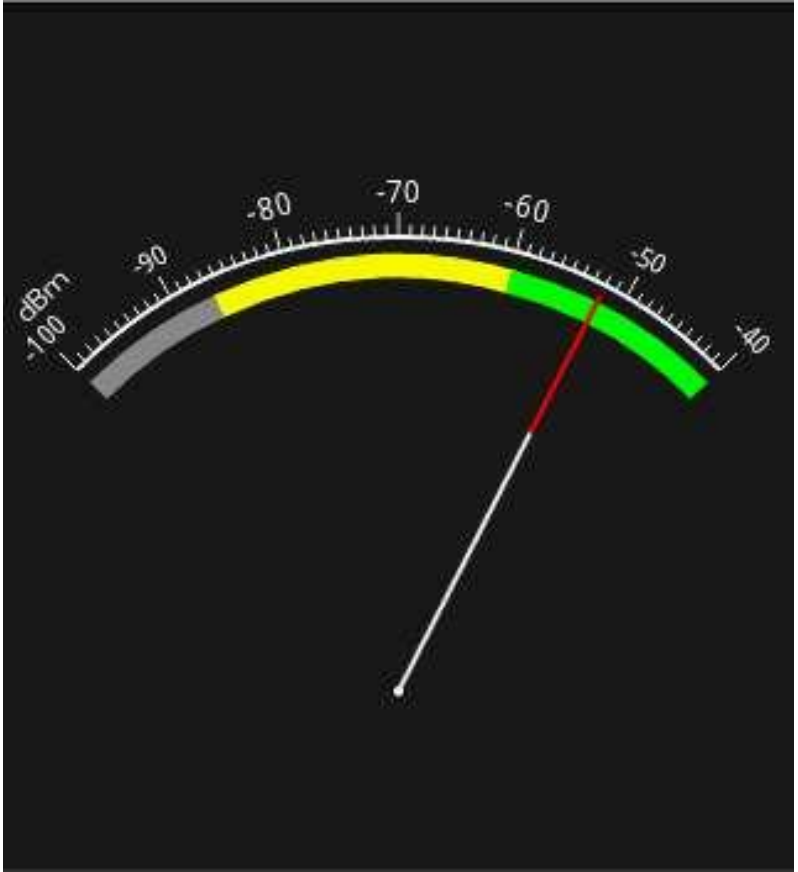

Wifi Analyzer

home-yxh (SSID: 2280172154)

☒ Sound